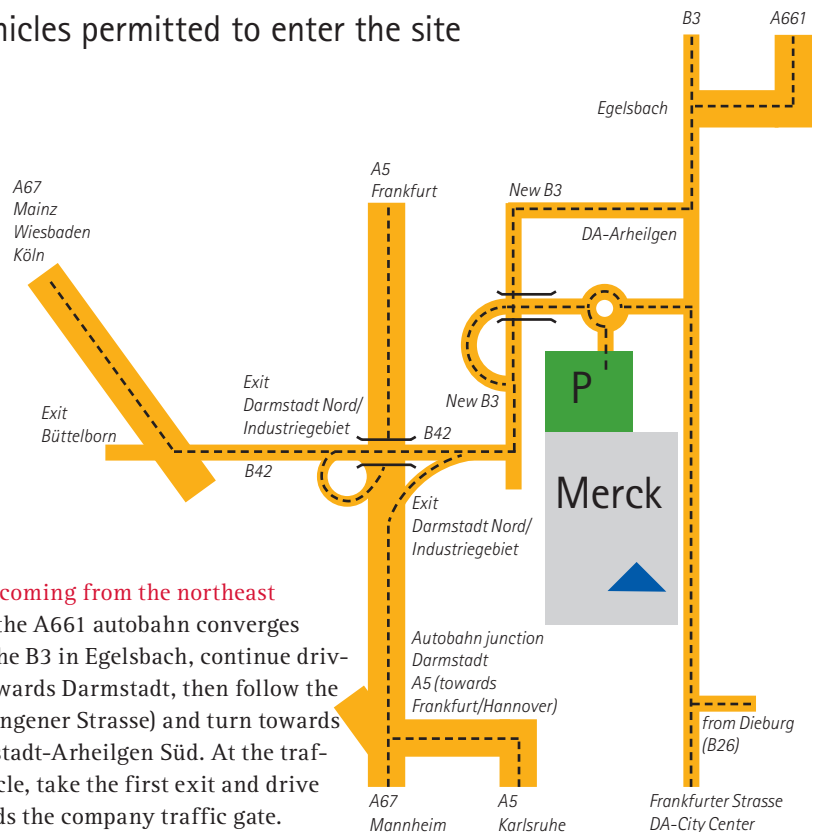

Buses can park here. Visitors must register by showing a valid form of identification at Visitor Registration. Truck drivers must register at the company traffic gate to obtain permission to enter the site with their vehicle.

Merck KGaA
Virchowstrasse 15
64293 Darmstadt